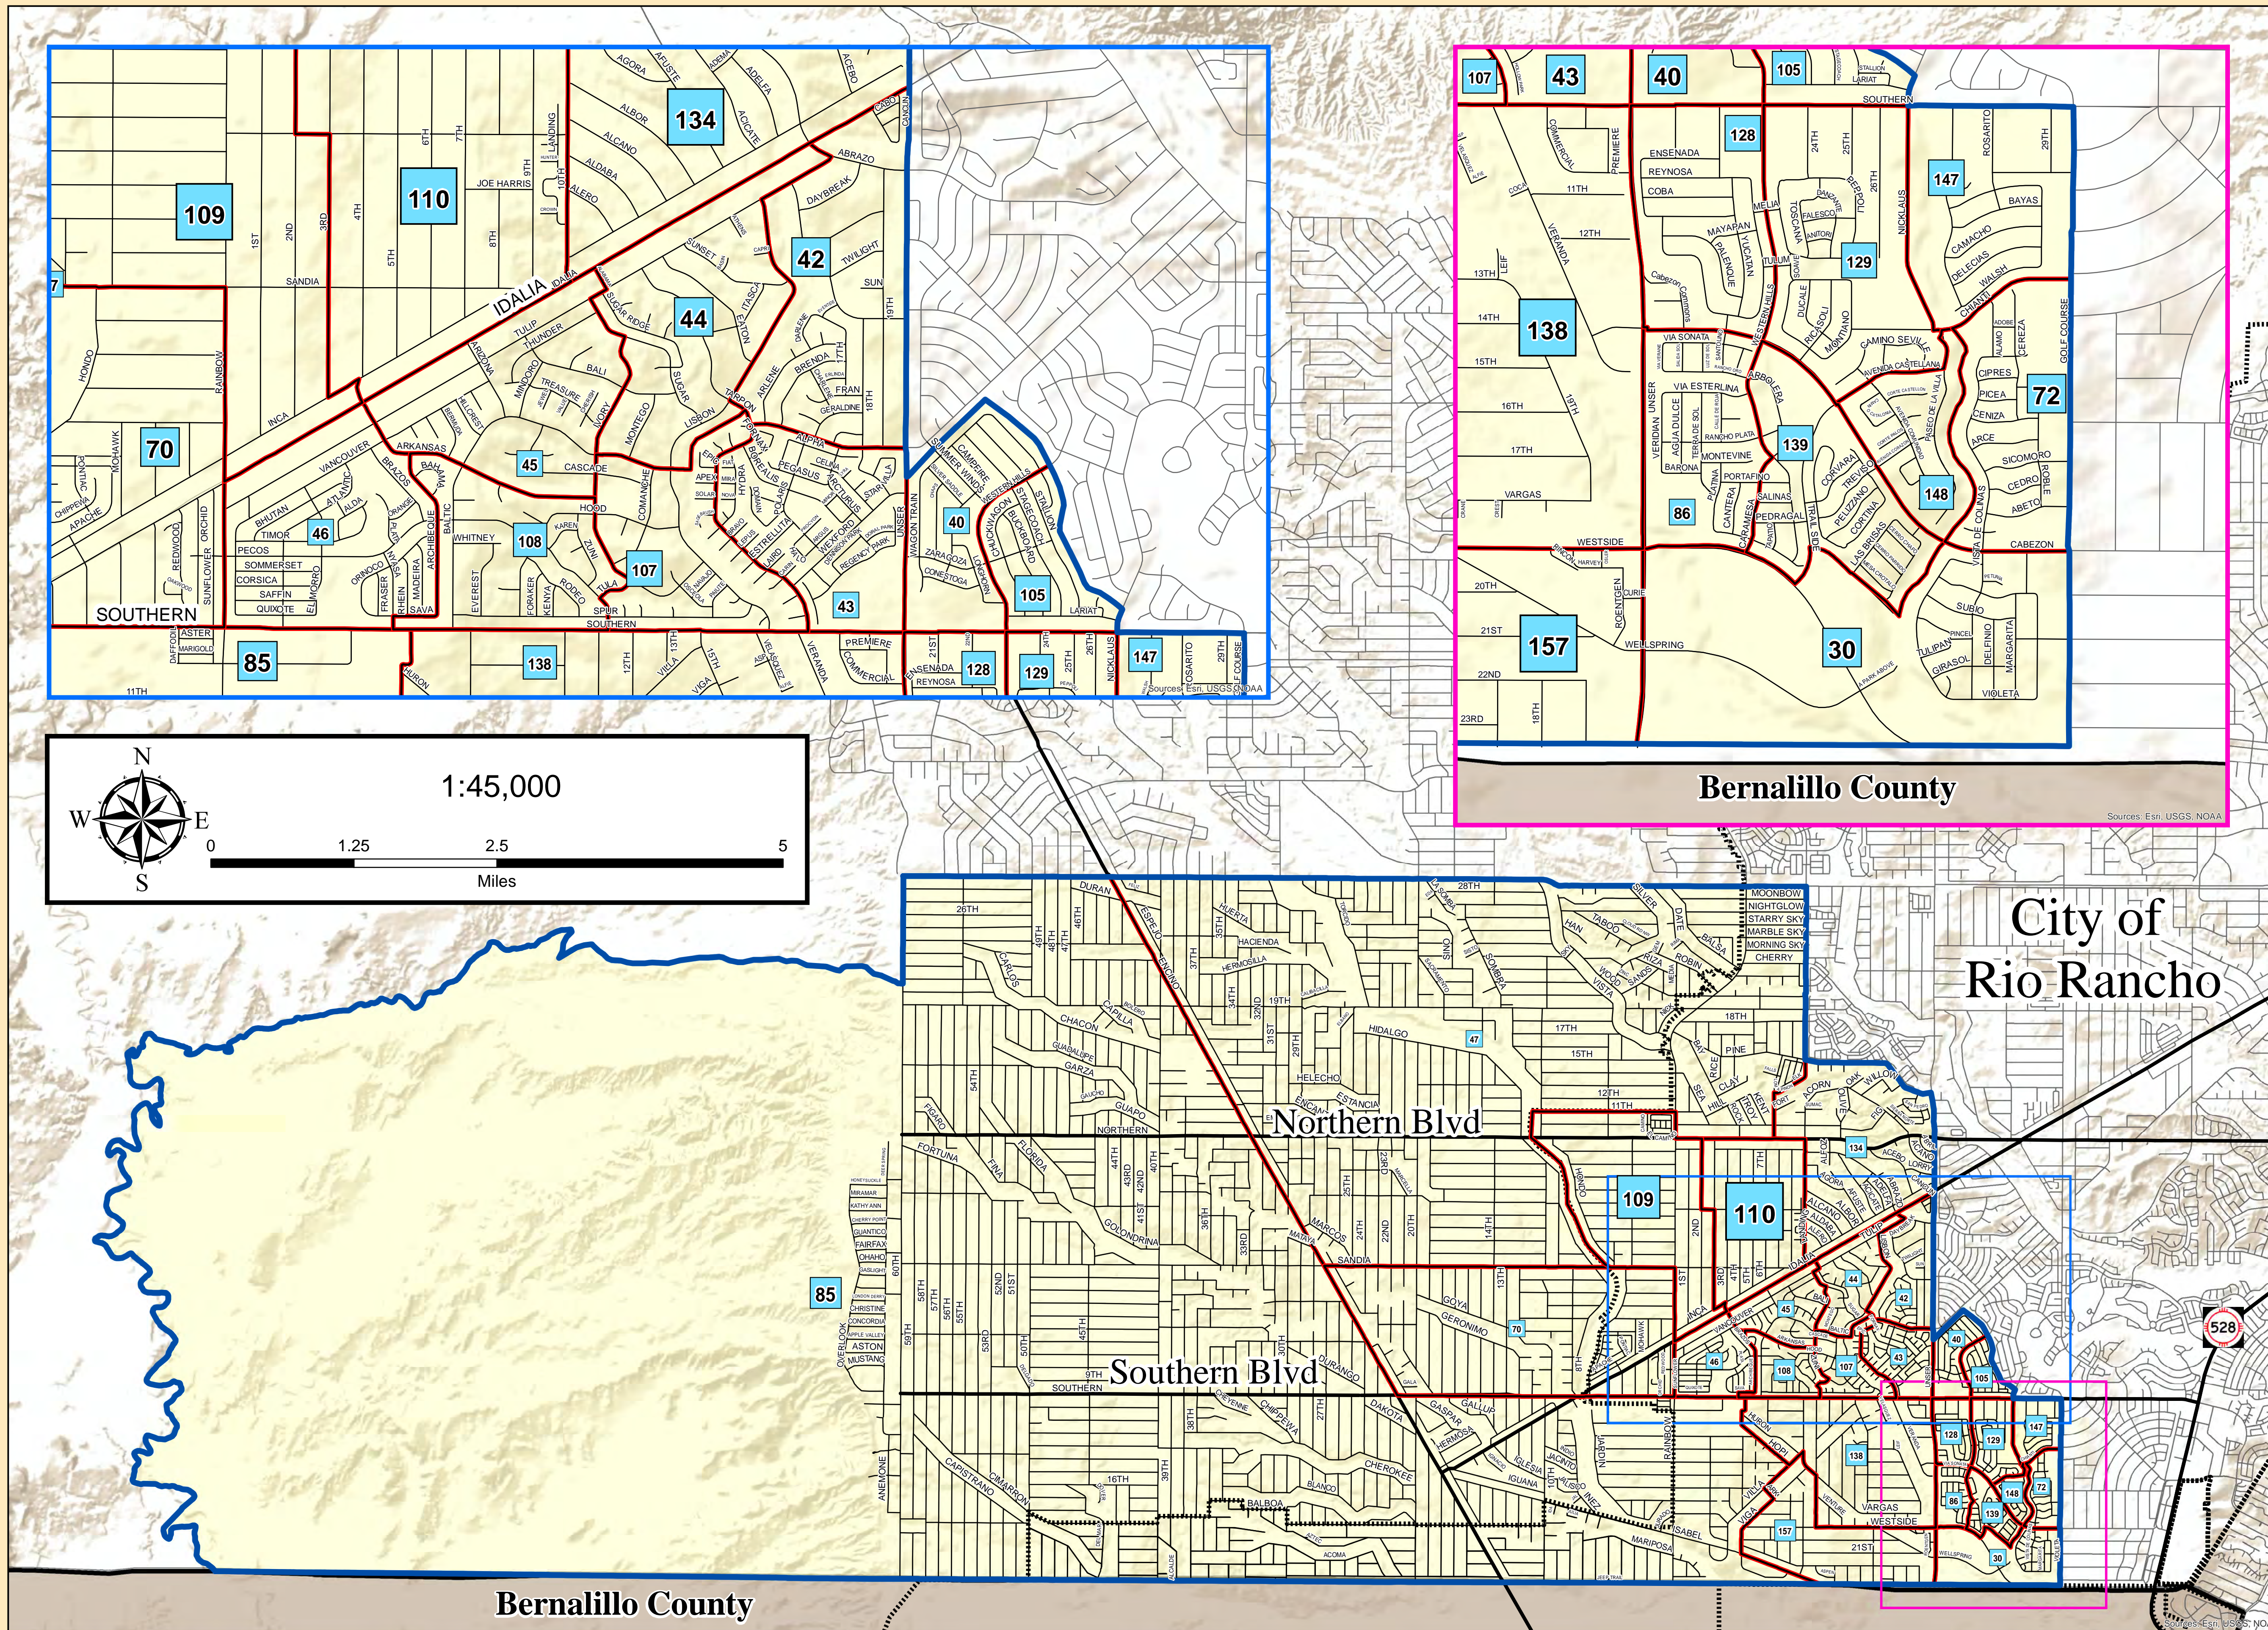

NM State House District 60 Precinct Map-Sandoval County, NM

(2022)

Location:
City of Rio Rancho,
Rio Rancho Estates

Legend

- House District 60 Boundary
- Precinct

County: Sandoval

State: New Mexico

**Disclaimer/
Contact Information**

The information on this map is for reference purposes only. It is a representational map based on GIS data from the following sources:
Research & Polling, Inc.
www.nmlegis.gov

Please contact the appropriate governmental entity(ies) for copies of applicable legal property documents and/or plats for the legal descriptions and boundaries. All information should be independently verified.

Map prepared by:
Jared Massege -GIS Section
Sandoval County
Planning and Zoning Division
1500 Idalia RD Building D
Bernalillo, New Mexico 87004

Created - February, 2022 Version 1.0